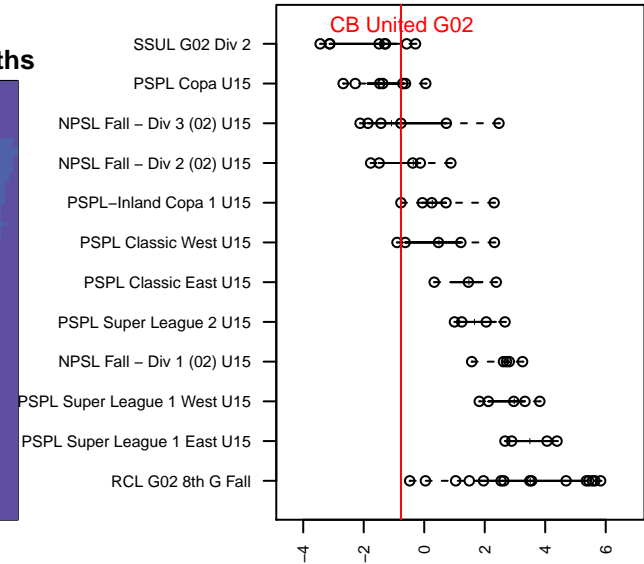

CB United G02

Columbia Basin United FC
Moses Lake, WA
G02 total strength=1120
attack=2.78 defense=3.3
fall league = PSPL-Inland Copa 1 U15
notes= white

alt names used:
CB United G02

Venues played:
2016 PSPL-Inland Copa 1 U15

**attack and defense variance (black dot)
relative to other teams
and top 10 in region**

**attack and defense rating
relative to others at age
and all opponents in last 13 months**

Performance relative to 13 month average